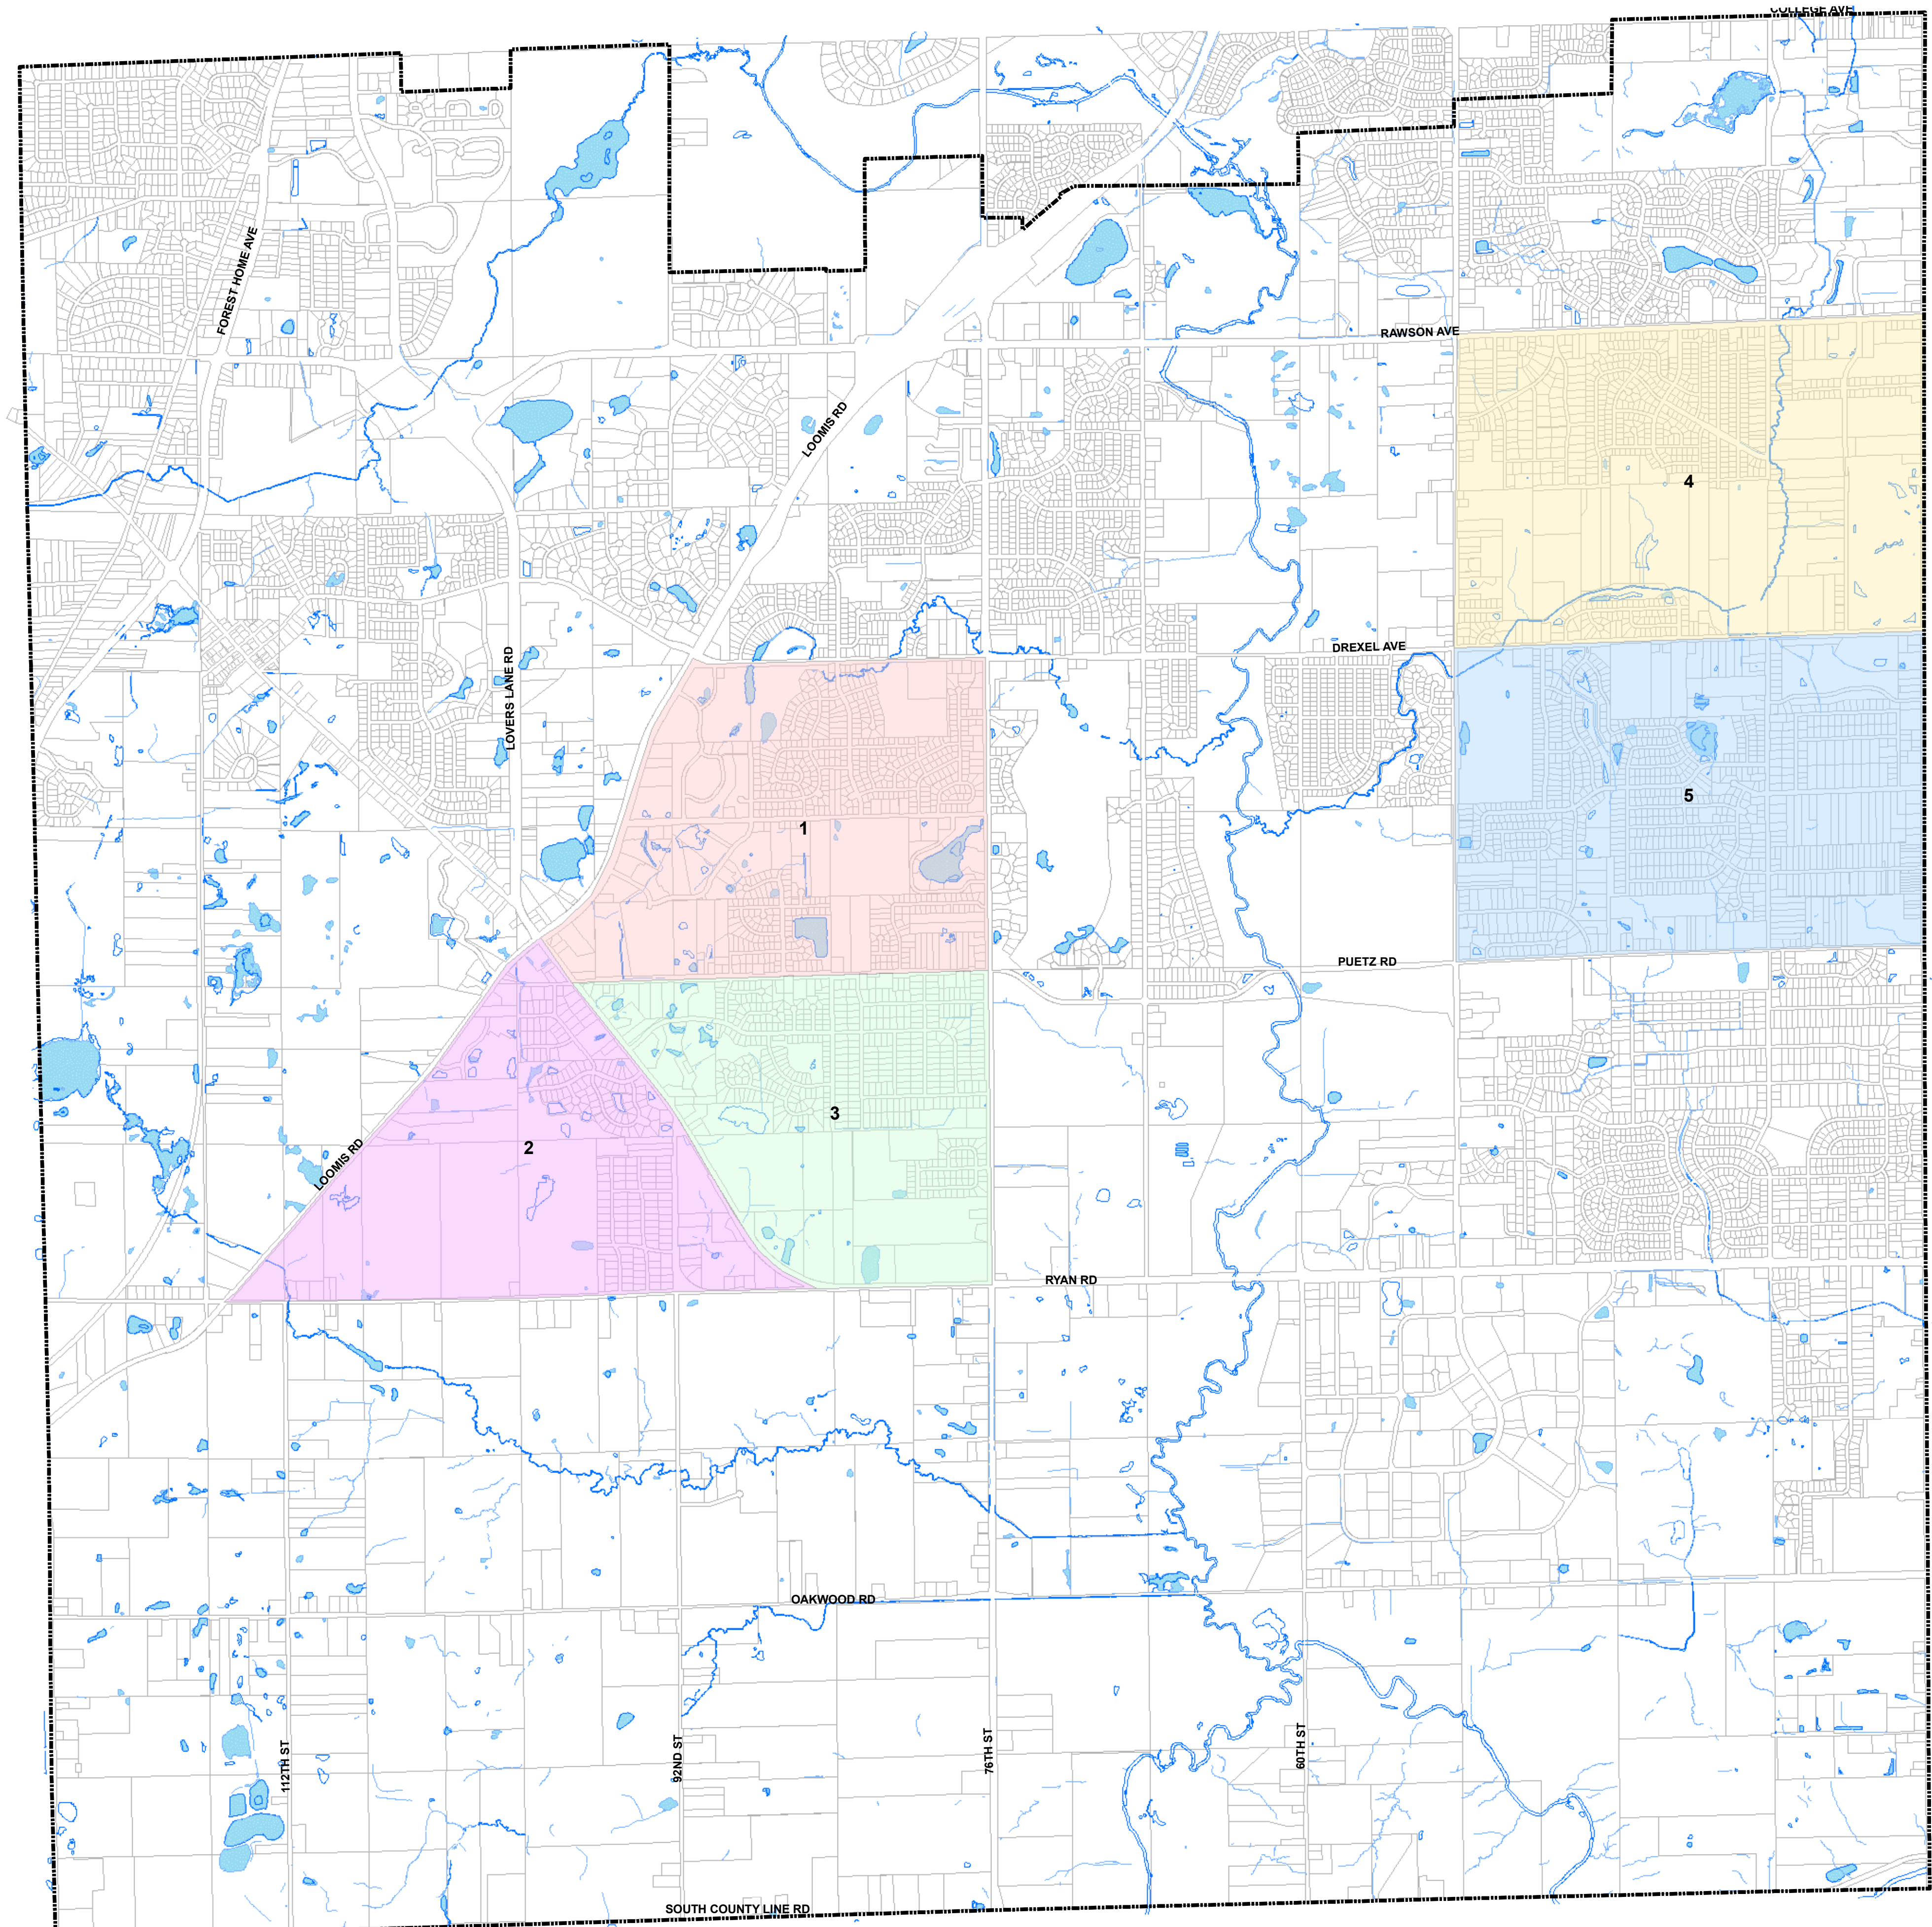

COMPREHENSIVE OUTDOOR RECREATION PLAN
MAP 9.2 CITY OF FRANKLIN NEIGHBORHOOD PARK FACILITIES ZONES

Legend

- City Boundary
- Water
- **Neighborhood Park District**
- Forest Hills Neighborhood Park Zone No 1
- Hillcrest Neighborhood Park Zone No 2
- Woodview Neighborhood Park Zone No 3
- Pleasant View Neighborhood Park Zone No 4
- Jack E Workman Neighborhood Park Zone No 5