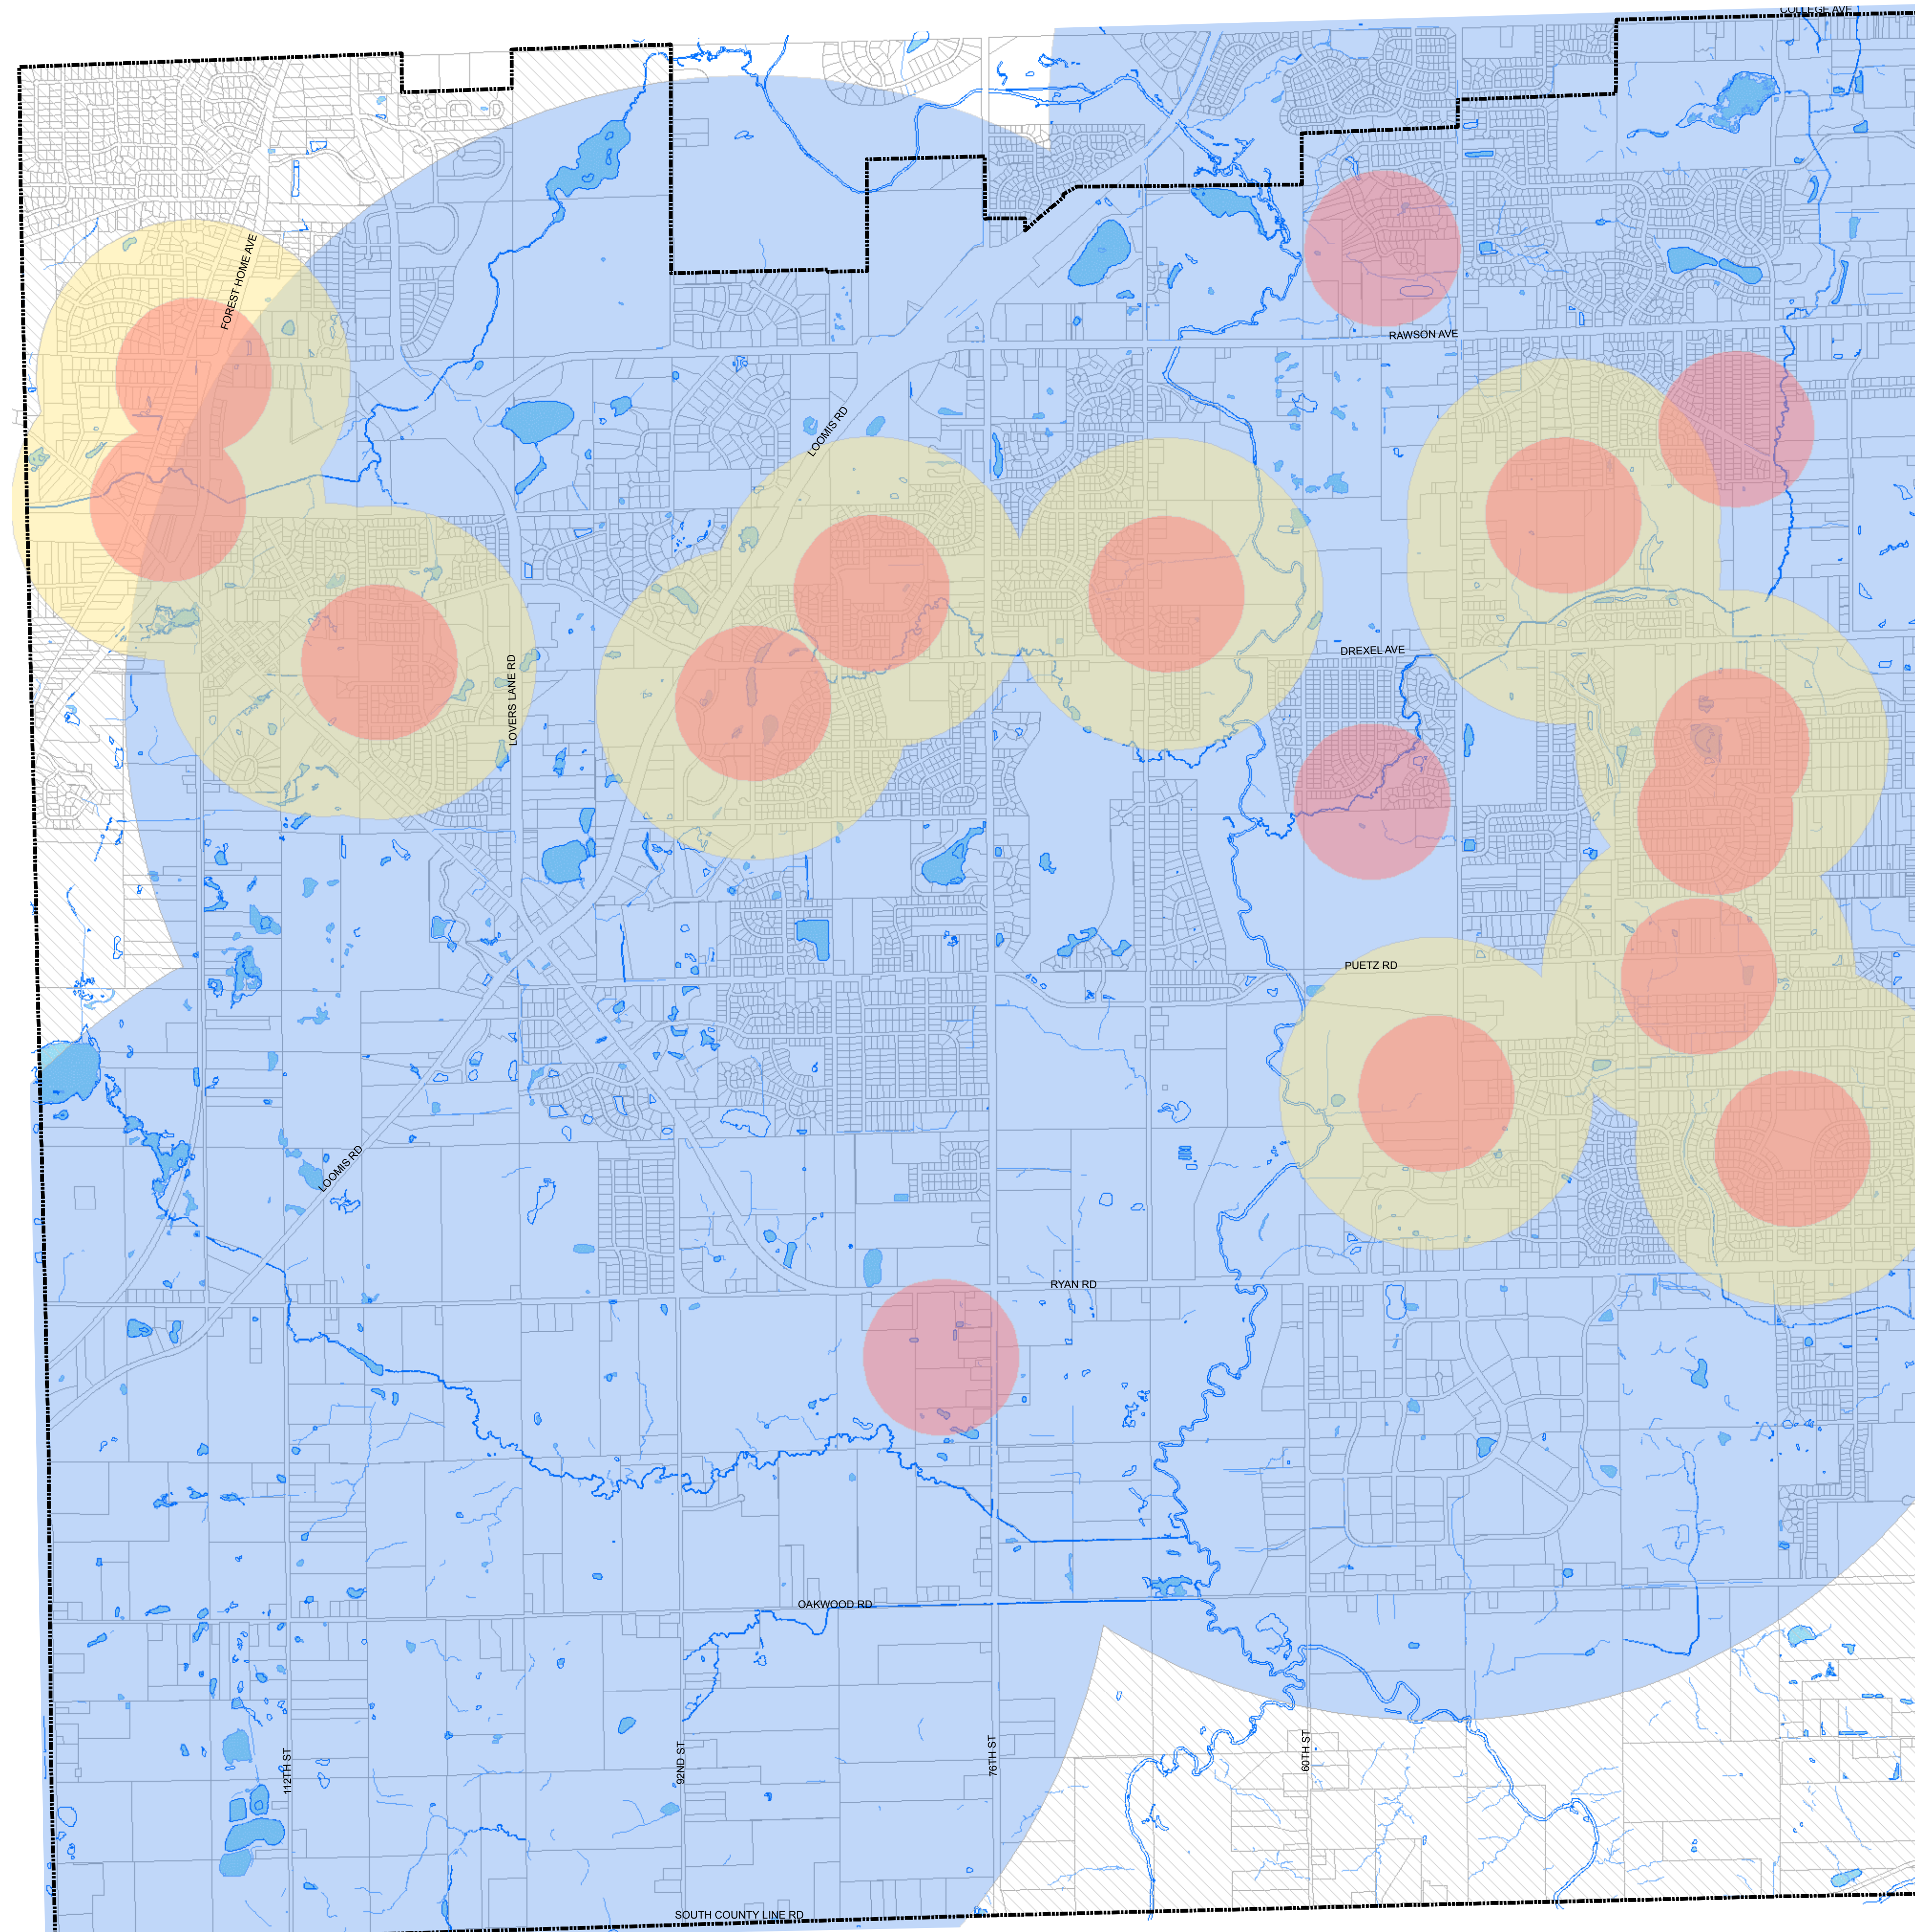

COMPREHENSIVE OUTDOOR RECREATION PLAN

MAP 5.1 AREAS SERVED AND NOT SERVED BY COMMUNITY, NEIGHBORHOOD, OR MINI PARKS

Legend

- City Boundary
- Water
- 1/4 Mile Radii
- 1/2 Mile Radii
- 2 Mile Service Radii
- Unserved Area