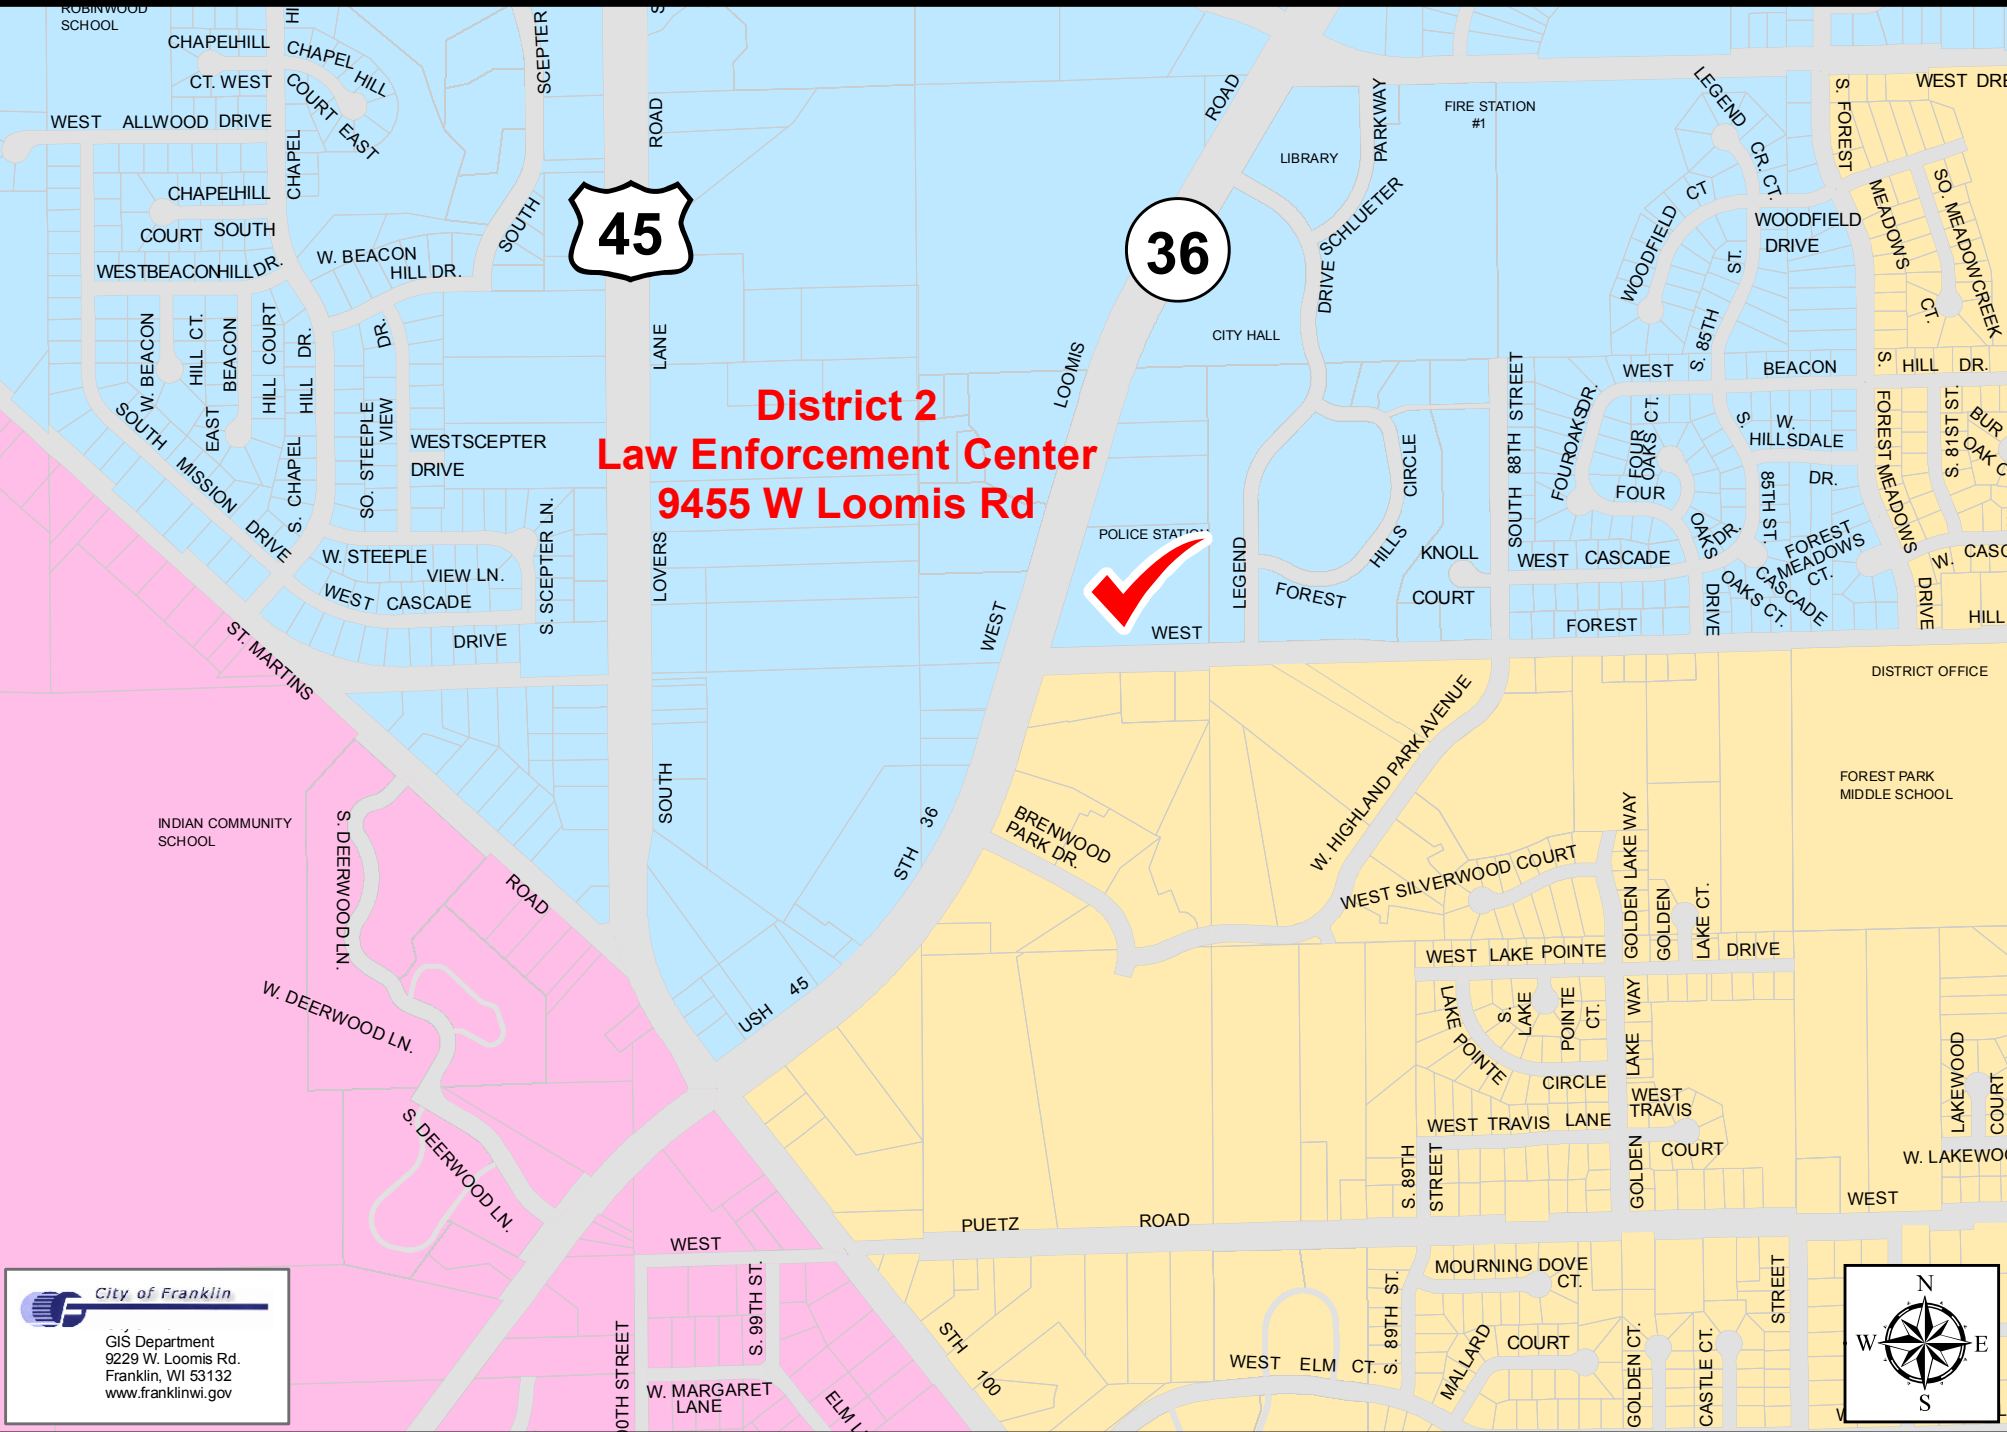

**District 2
Law Enforcement Center
9455 W Loomis Rd**

 **City of Franklin**
 GIS Department
 9229 W. Loomis Rd.
 Franklin, WI 53132
 www.franklinwi.gov