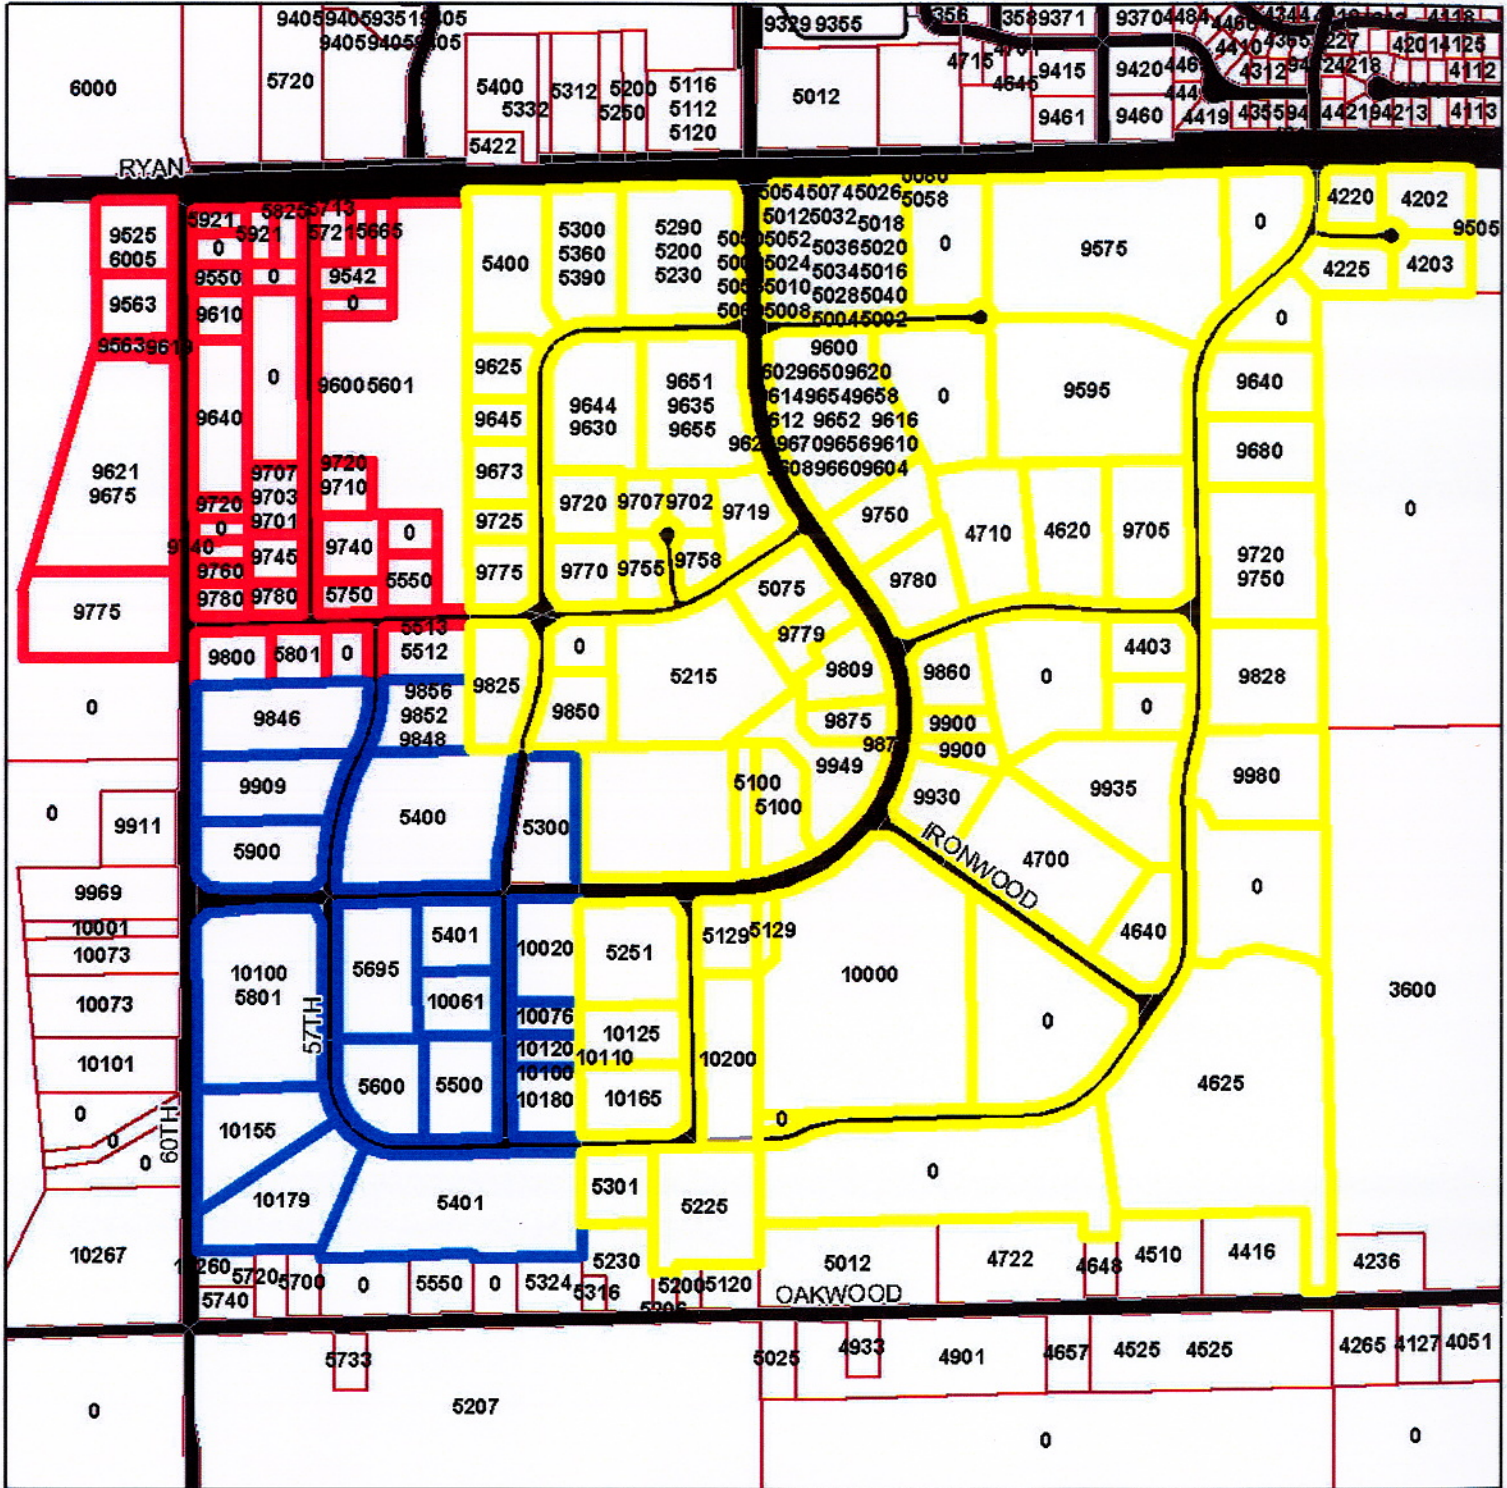

# Franklin Industrial and Business Parks

## City of Franklin

- = Boundary of Franklin Business Park (PDD #18)
- = Boundary of 2nd Phase Industrial Park (PDD #7)
- = Boundary of First Phase Industrial Park (Zoned M-1)