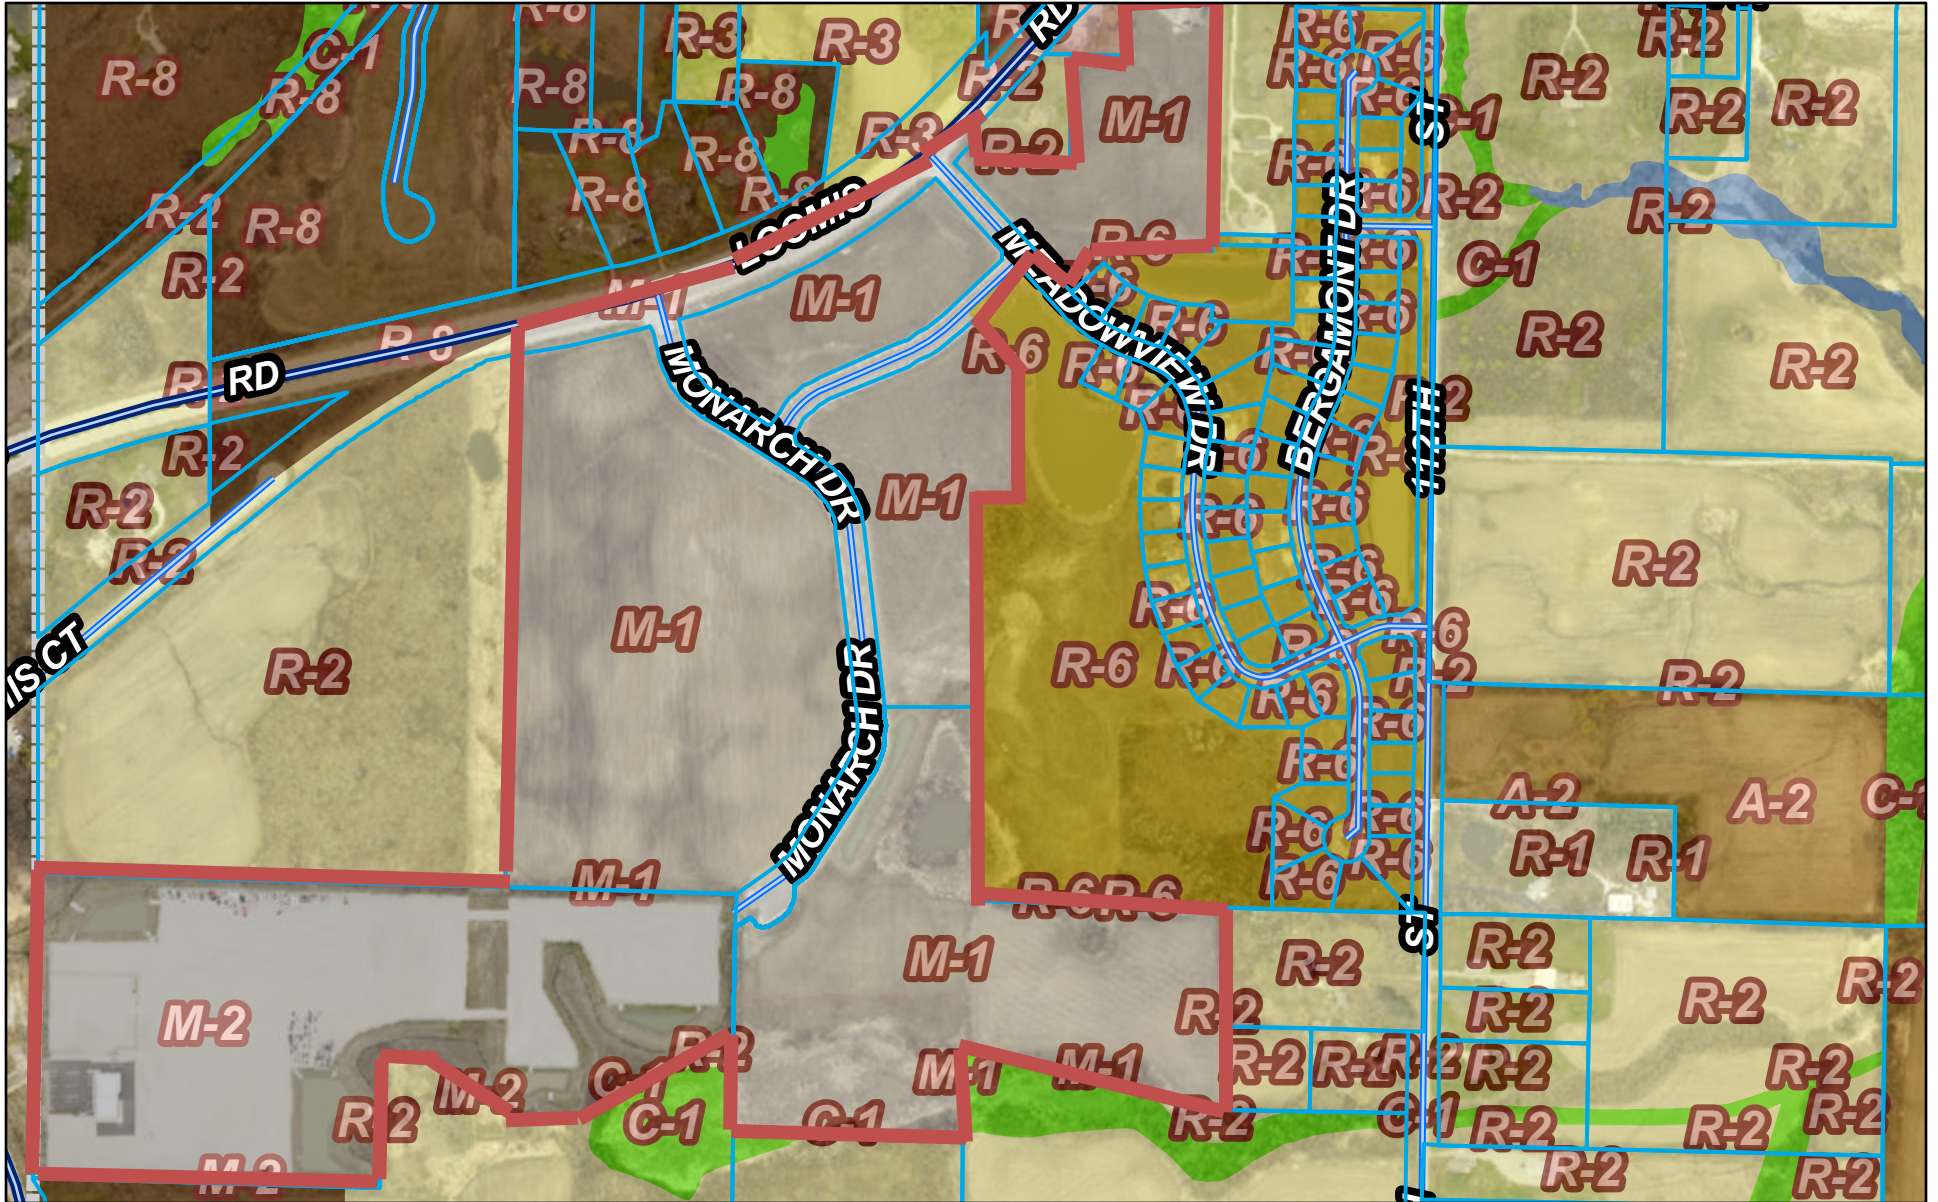

City of Franklin Property Viewer

3/10/2024, 9:53:31 PM

 Parcel

SEWRPC, Maxar, City of Franklin, WI