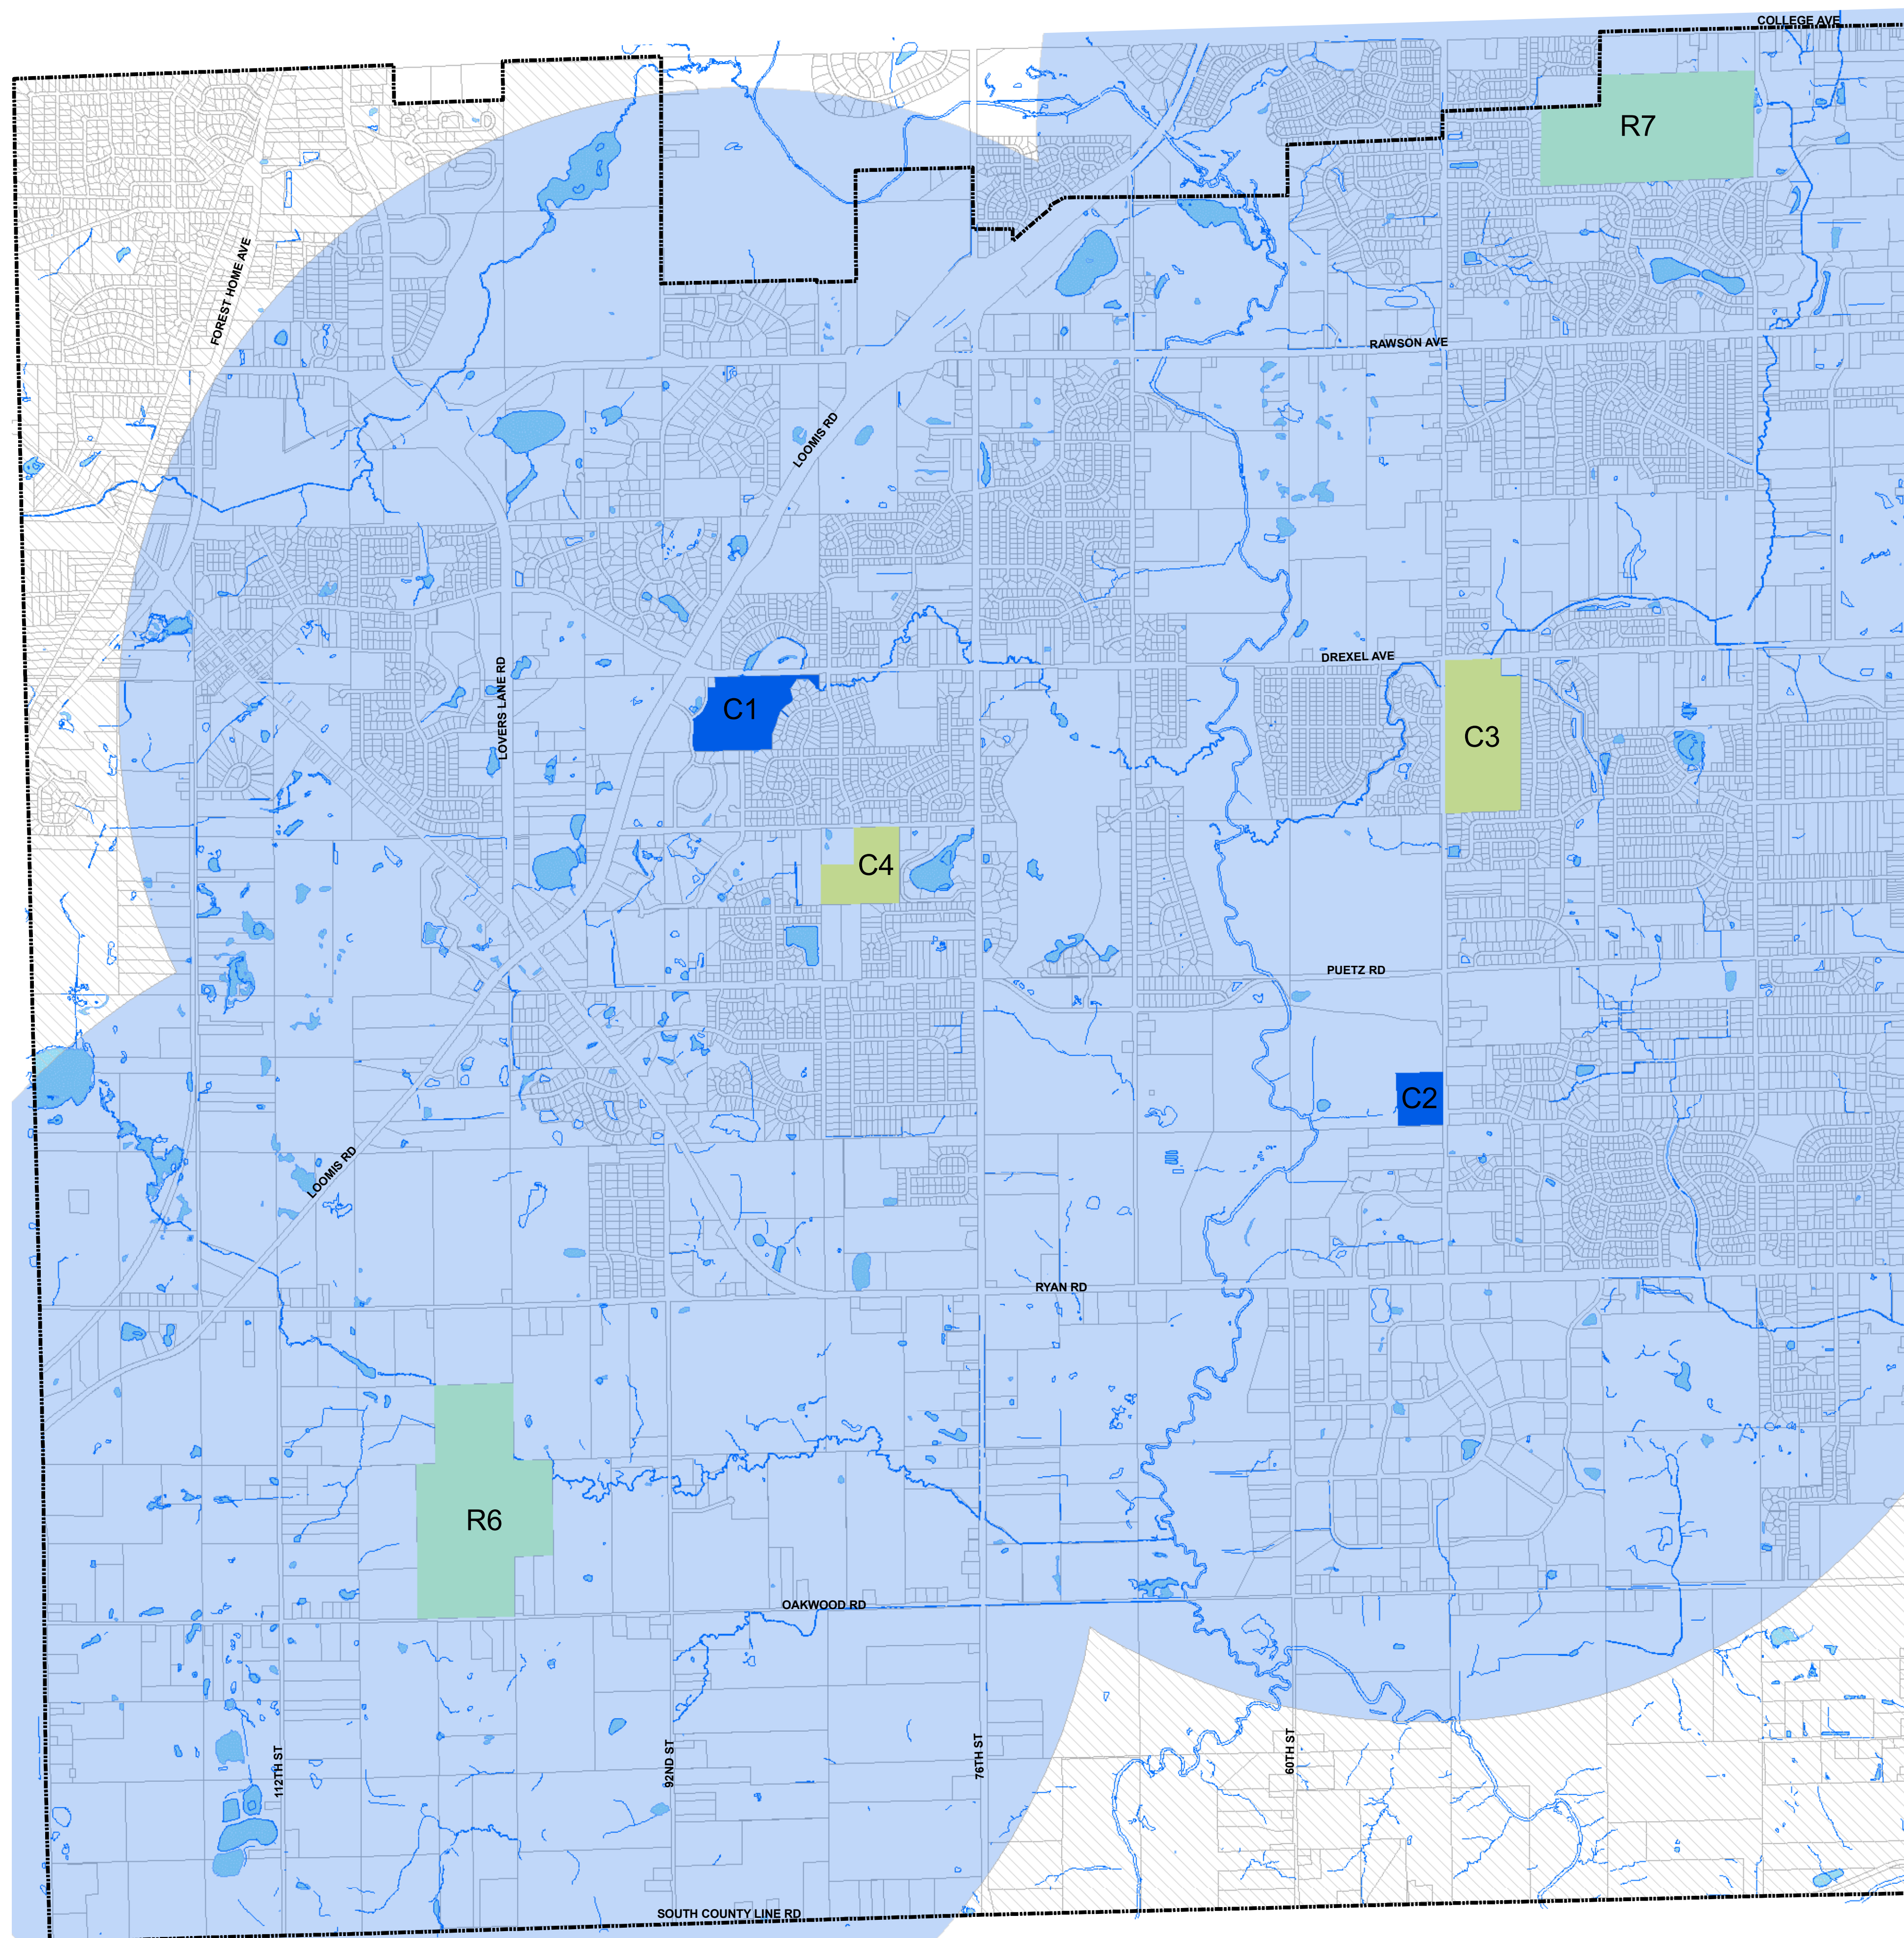

COMPREHENSIVE OUTDOOR RECREATION PLAN
MAP 4.2 EXISTING PARKS SERVING AS COMMUNITY
PARKS AND MINIMUM SERVICE RADII

Legend

City Boundary

Water

COMMUNITY PARKS (at Park Sites):

C1 Lion's Legend Park

C2 Froemming Park

COMMUNITY PLAYFIELDS (at MS or HS Sites):

C3 Franklin High School

C4 Forest Park Middle School

REGIONAL AND MULTI-COMMUNITY PARKS

R6 Franklin Park

R7 Grobschmidt Park

2 Mile Service Radii

Unserved Area