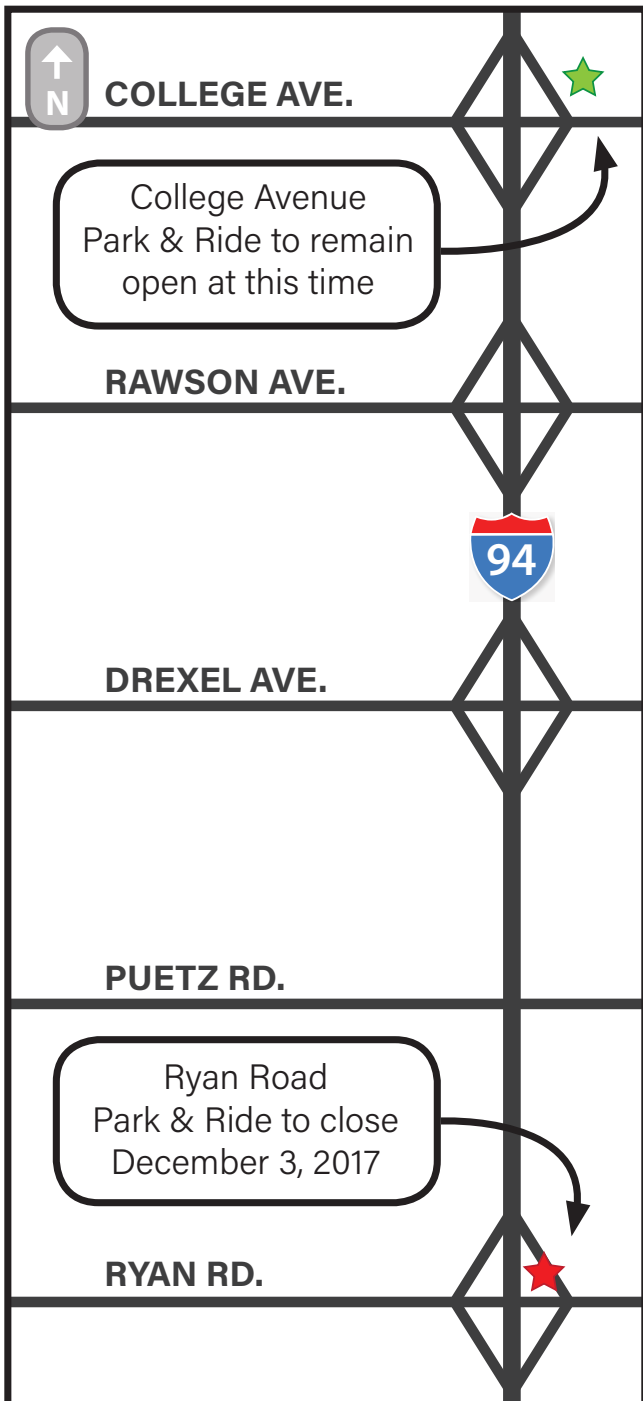

ANNOUNCEMENT

RYAN ROAD PARK & RIDE LOT TO CLOSE

* Map not to scale

As part of the Ryan Road/I-94 Interchange Reconstruction project, the Park & Ride lot at Ryan Road and I-94 will close beginning **December 3, 2017 until fall 2018**. The Park & Ride lot located at I-94 and College Avenue is available for parking and Milwaukee County Transit Service use during this time.

Cars remaining in the Ryan Road Park & Ride lot after December 2 will be towed.

Please plan your schedule accordingly.