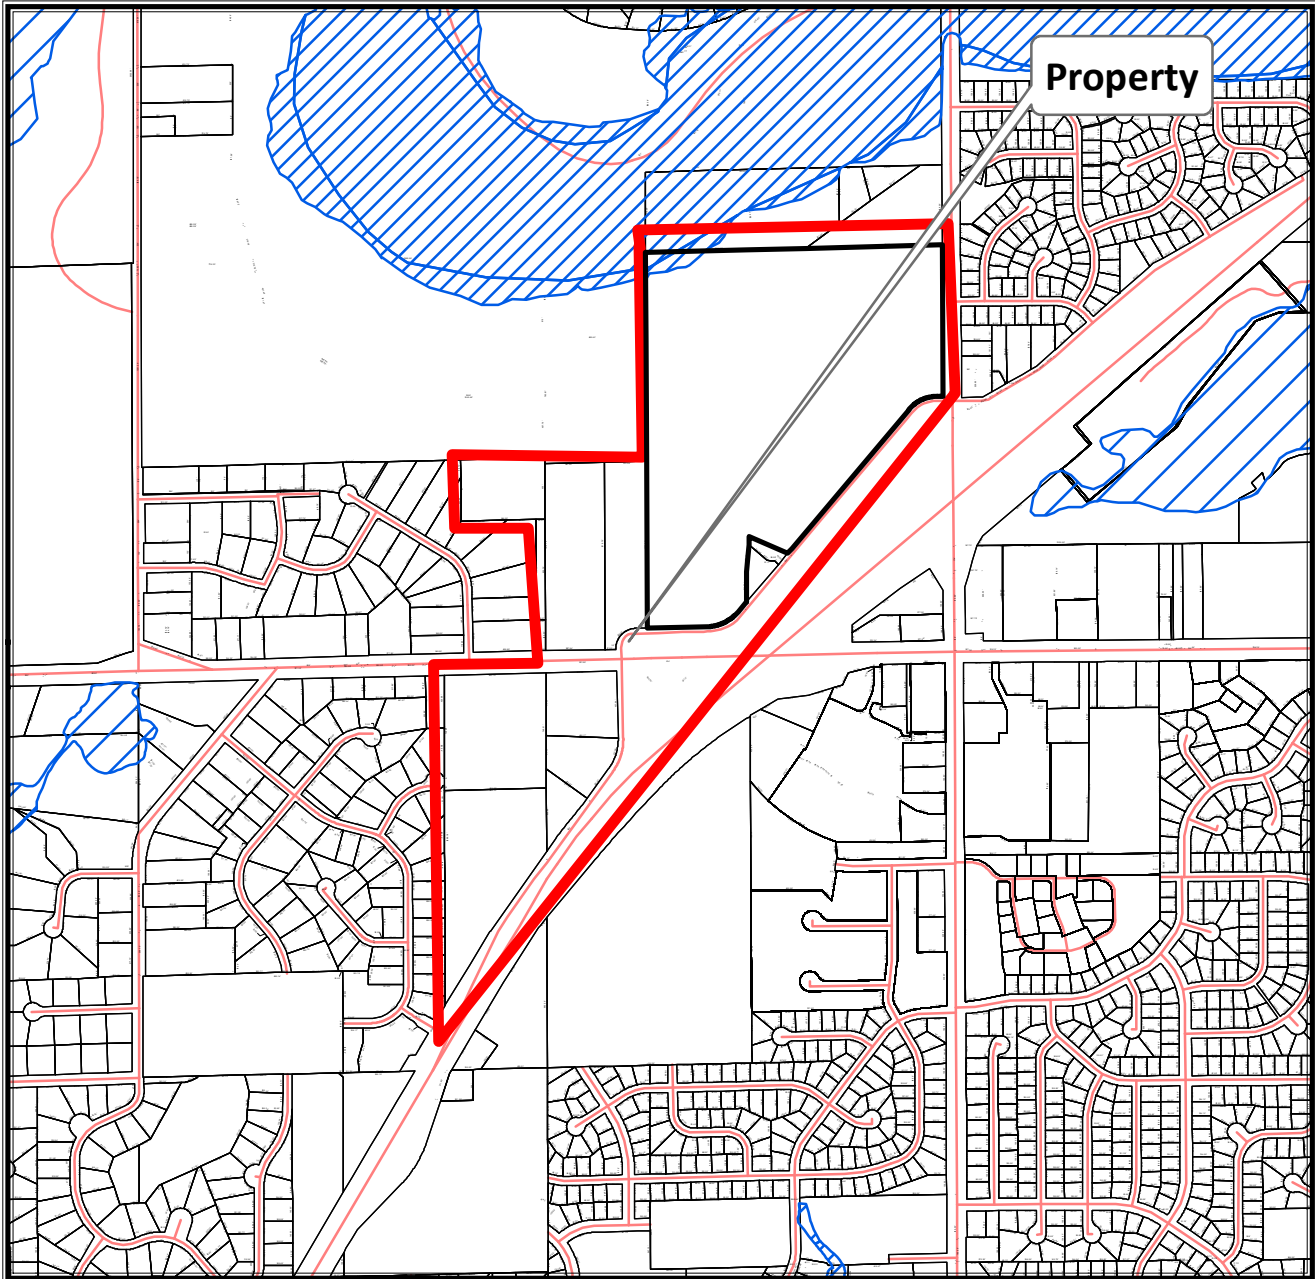

7900 W. Crystal Ridge Drive
TKN: 744 8980 001
Ballpark Commons

Planning Department
(414) 425-4024

This map shows the approximate relative location of property boundaries but was not prepared by a professional land surveyor. This map is provided for informational purposes only and may not be sufficient or appropriate for legal, engineering, or surveying purposes.