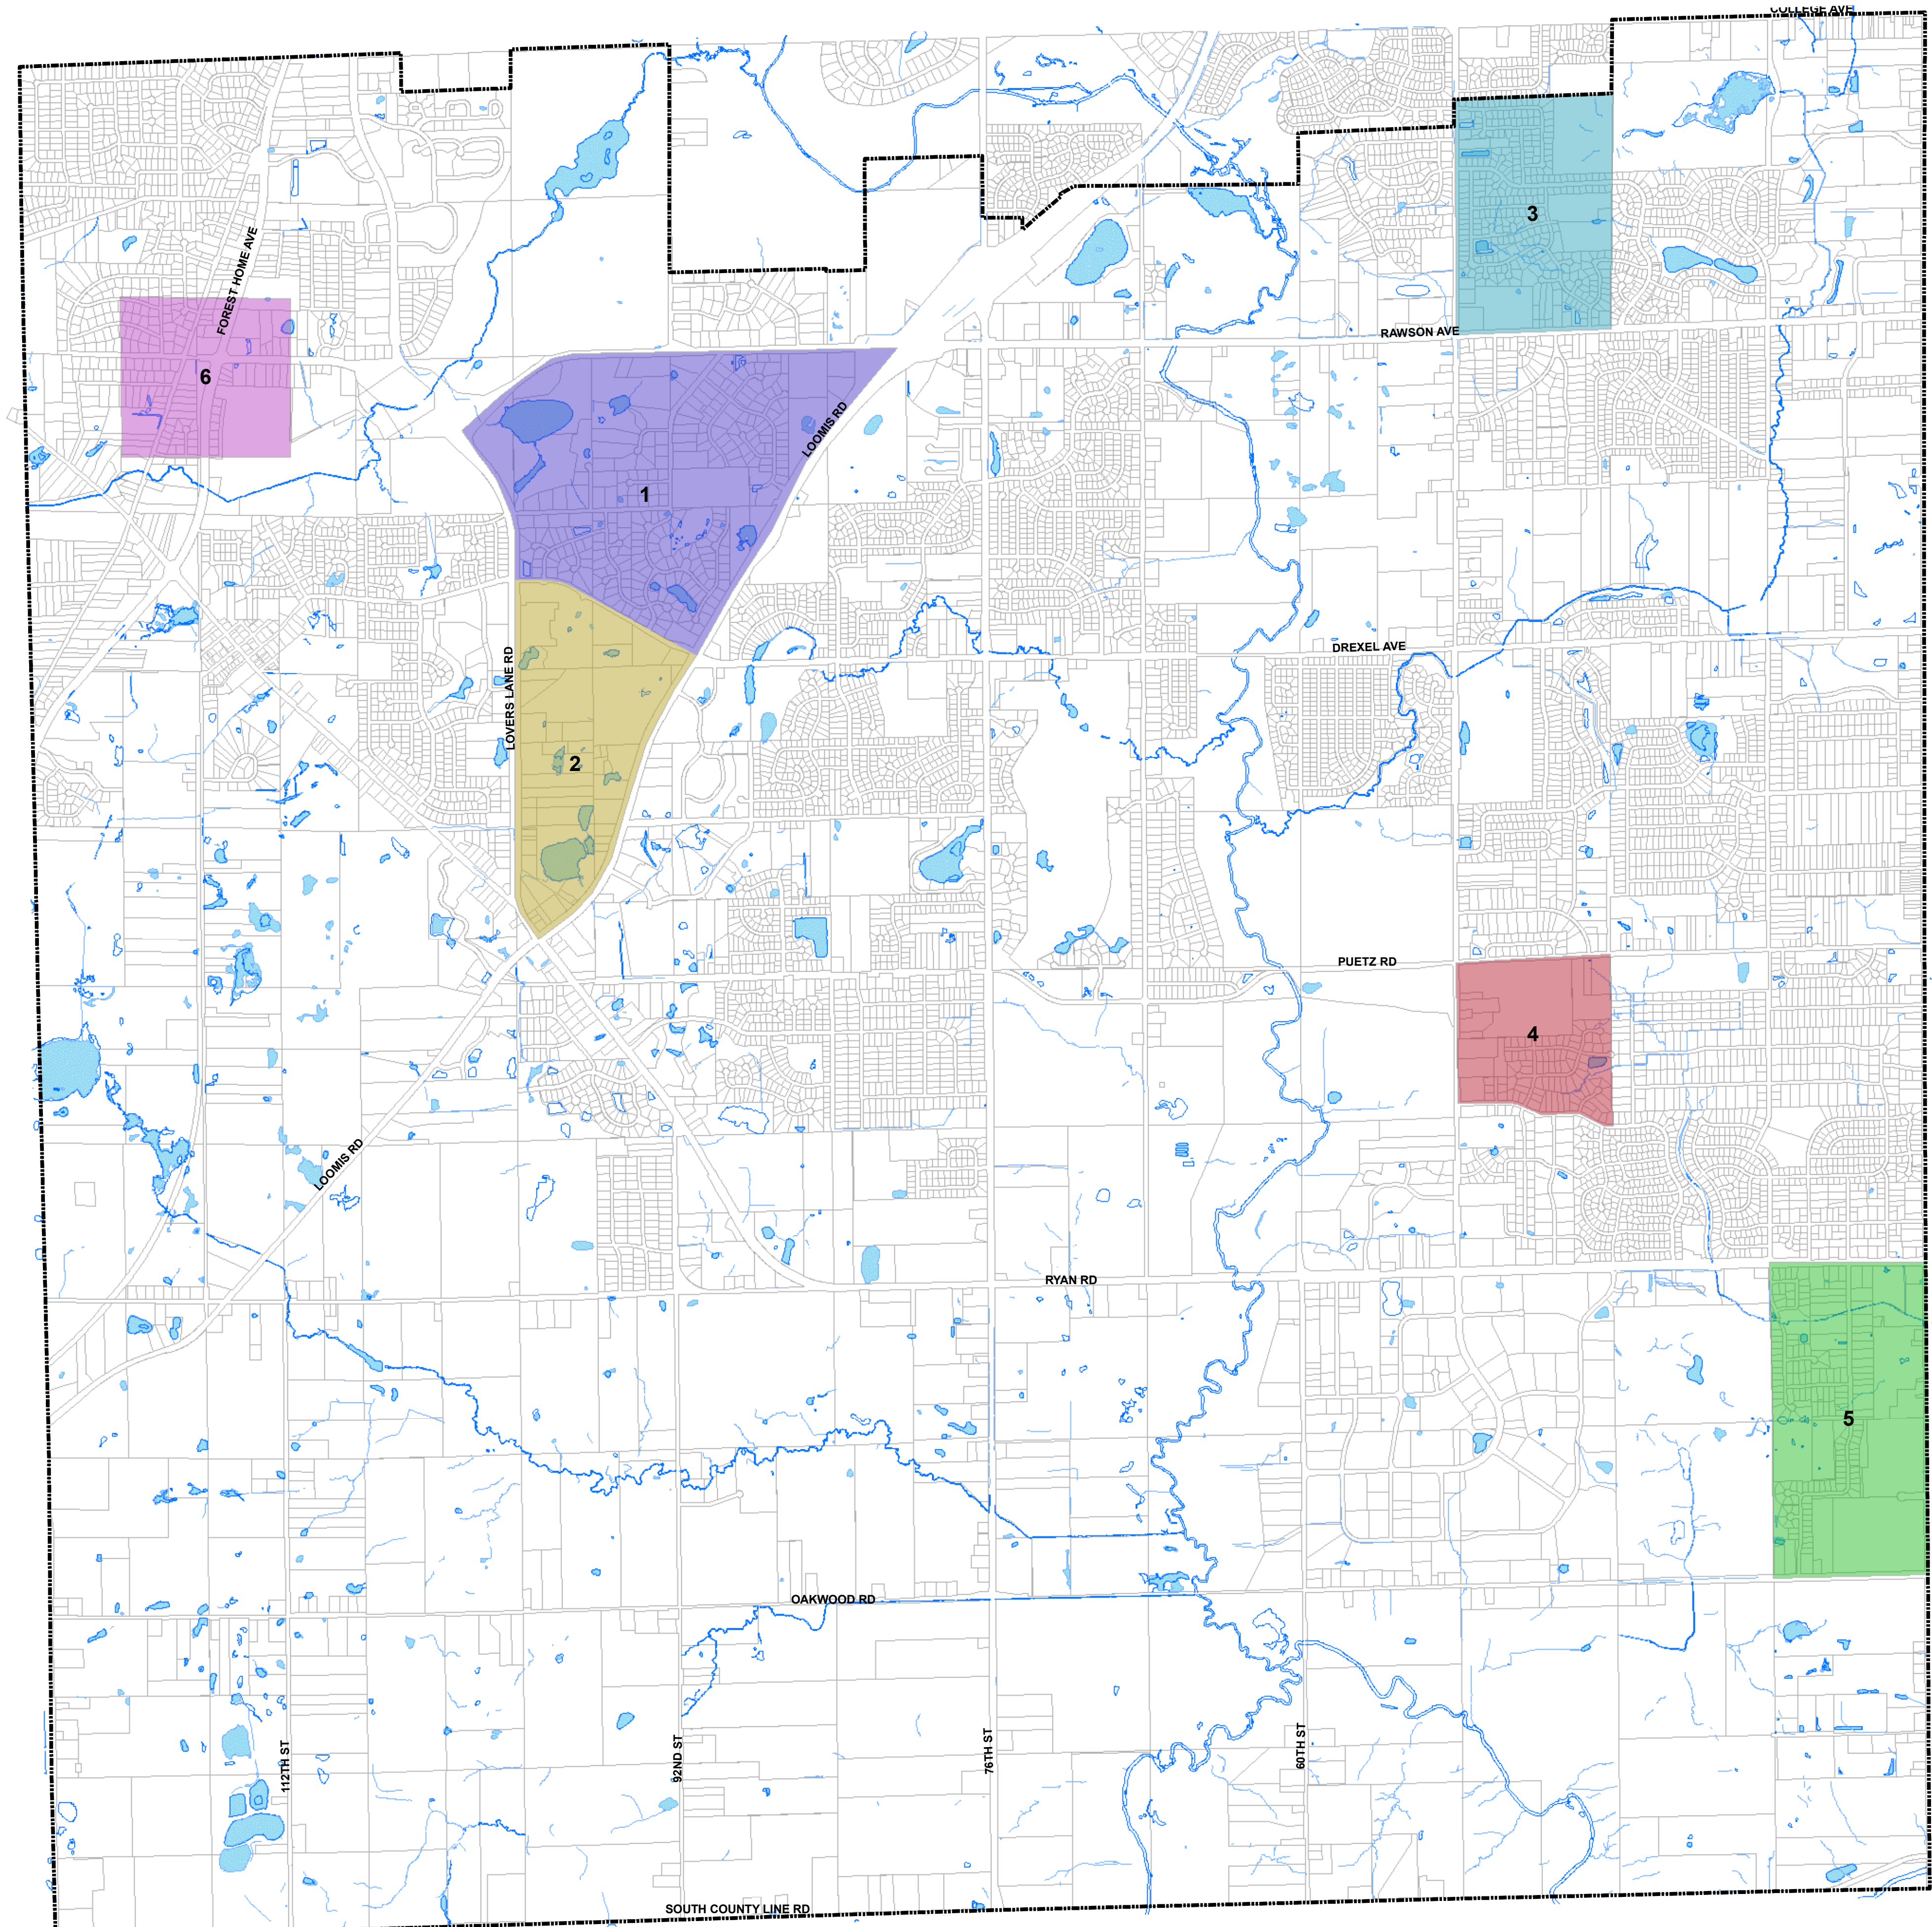

COMPREHENSIVE OUTDOOR RECREATION PLAN
MAP 9.3 CITY OF FRANKLIN MINI PARK FACILITIES ZONES

Legend

- City Boundary
- Water
- **Mini Park District**
- Mini Park Zone No 1
- Mini Park Zone No 2
- Mini Park Zone No 3
- Mini Park Zone No 4
- Mini Park Zone No 5
- Mini Park Zone No 6